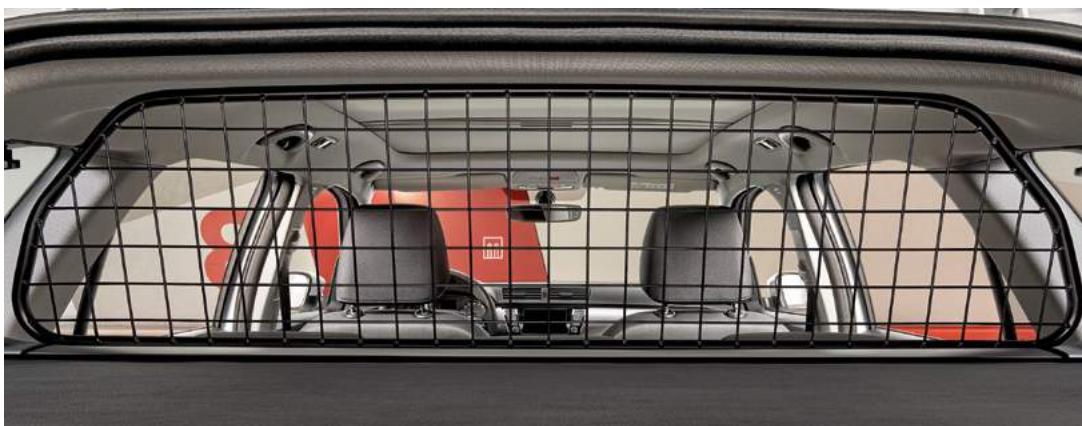

PET PACK

ŠKODA Genuine Accessories

- > Fabia Hatch (ZGBBOM087 SK)
- > Fabia Estate (ZGBBOM088 SK)

Drooling tongue, soggy fur and caked in mud. Our Pet Pack does a great job of protecting your FABIA from all the elements your furry friend wants to bring inside. Plus, it's the perfect way to ensure everyone's safe when you're driving on the road. Who's a clever pack then?

- > Boot liner
- > Dog guard
- > Protective-decorative strip of the loading edge

Boot liner

ŠKODA Genuine Accessories

This waterproof rubber boot liner fits snugly into the boot helping to prevent unwanted dirt and debris coming into contact with the boot carpet.

Dog guard

ŠKODA Genuine Accessories

Specifically designed to perfectly fit your FABIA, the ŠKODA dog guard helps keep unwanted paws off the seats and headrests.