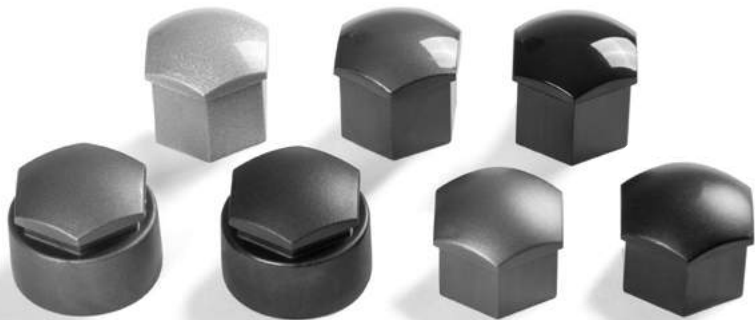

SAFETY

56

EXPERIENCE

SPORT & DESIGN

Bolt covers

ŠKODA Genuine Accessories

For wheels without safety bolts:

- > Black matt (1Z0 071 215 01C)
- > Silver metallic (1Z0 071 215 7ZS)
- > Black gloss (1Z0 071 215 9B9)
- > Grey gloss (1Z0 071 215 UZ7)
- > Grey matt (1Z0 071 215 Z37)

Bolt covers for safety wheels:

- > Black matt (1Z0 071 215A 01C)
- > Grey matt (1Z0 071 215A Z37)

Cover for the complete set of wheels

ŠKODA Genuine Accessories

This set of high-quality polyester wheel covers, with a maximum diameter of 18" and width of 245 mm, enable easy wheel transport and handling thanks to their robust handles. (000 073 900B)