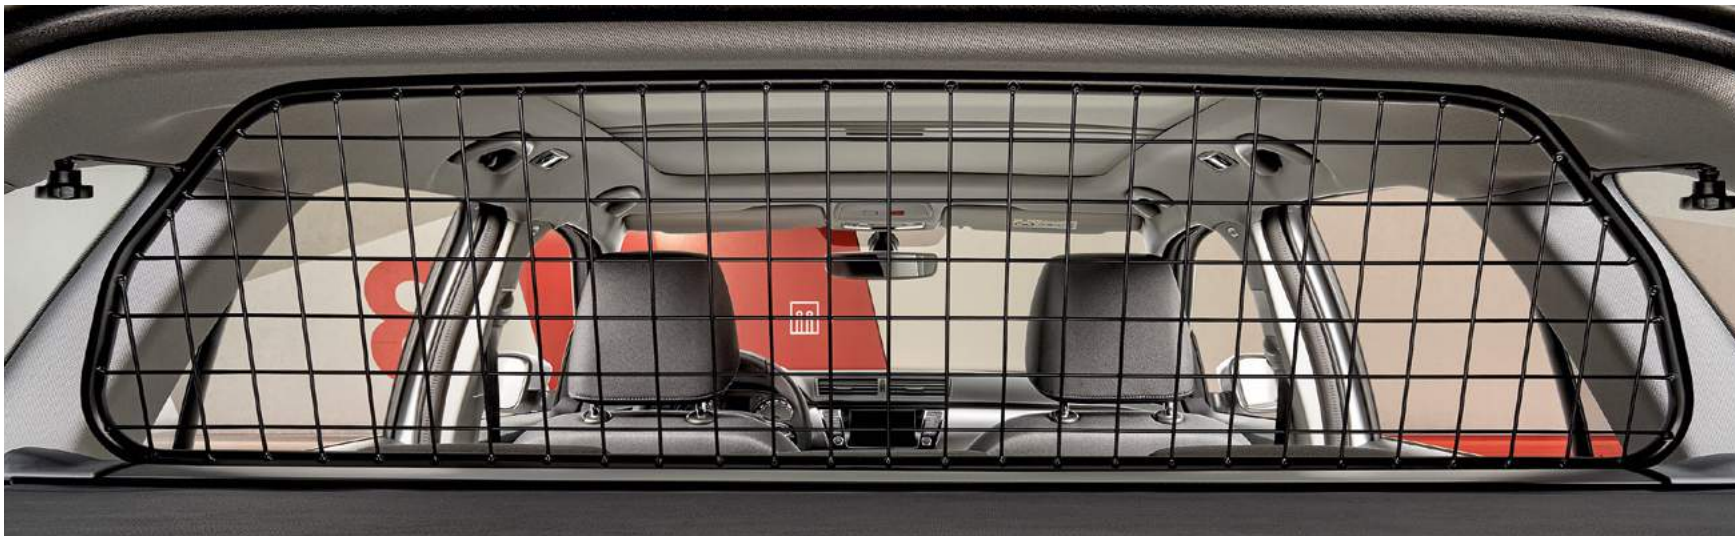

Dog guard/luggage for FABIA ESTATE

ŠKODA Genuine Accessories
(6V9 017 221)